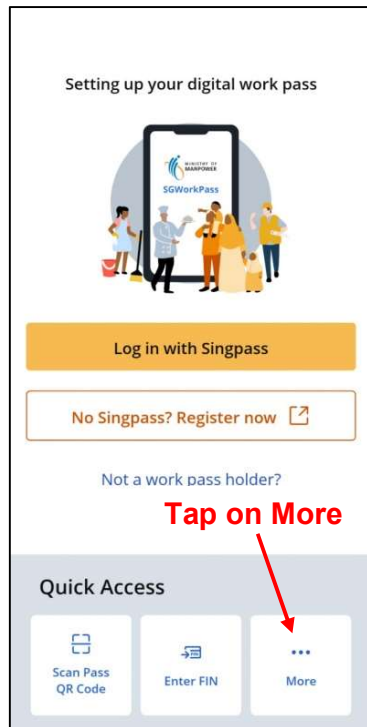

# How to Extract “My Employment Info”

→ DOWNLOAD SGWORKPASS APP

### Check salary information

For Work Permit holders, including helpers, you can check your monthly salary information:

1. Tap "My Employment Info".
2. Log in using Singpass to view your salary information.