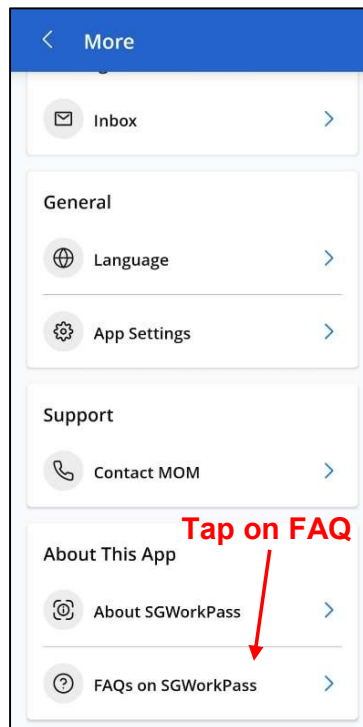

# How to Extract “My Employment Info”

→ DOWNLOAD SGWORKPASS APP

### Check salary information

For Work Permit holders, including helpers, you can check your monthly salary information:

1. Tap "My Employment Info".
2. Log in using Singpass to view your salary information.