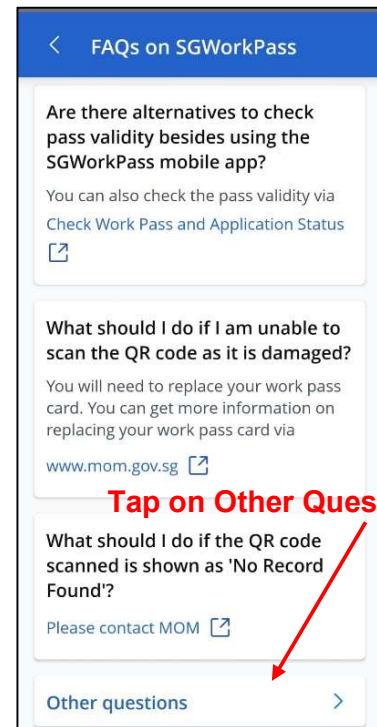

# How to Extract “My Employment Info”

→ DOWNLOAD SGWORKPASS APP