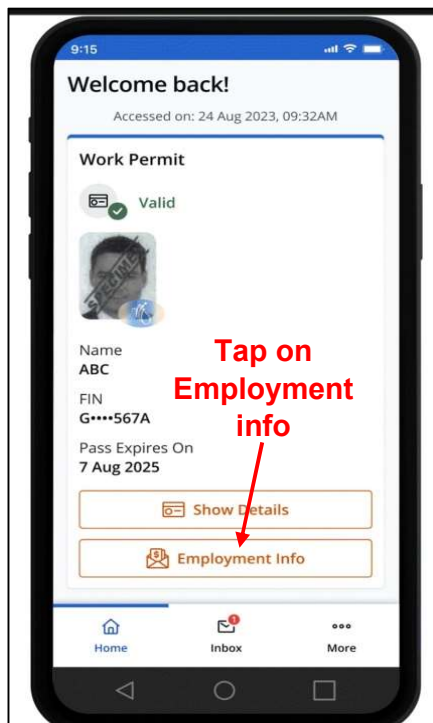

# How to Extract “My Employment Info”

→ DOWNLOAD SGWORKPASS APP

### Check salary information

For Work Permit holders, including helpers, you can check your monthly salary information:

1. Tap "My Employment Info".
2. Log in using Singpass to view your salary information.